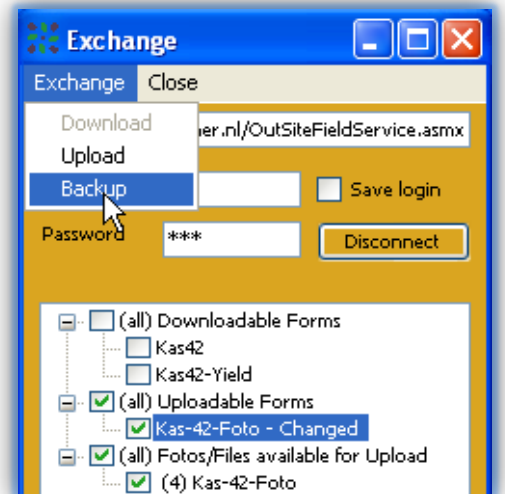

Photo: 11CGH1028-IMG\_0323.jpg, 11CGH1028-IMG\_0324.jpg, 11CGH1028-IMG\_0321.jpg

11CGH1028

Exchange

Exchange Close

Server: artner.nl/OutSiteFieldService.aspx

Username: aip  Save login

Password: \*\*\*

- (all) Downloadable Forms
  - Kas42
  - Kas42-Yield
- (all) Uploadable Forms
  - Kas-42-Foto - Changed
- (all) Fotos/Files available for Upload
- (4) Kas-42-Foto

## OutSite Office

- **Photo functionality**  
Possibility to manage photos taken within OutSite Field or Desktop
- **Windows 7 compatibility**  
Improvements for install without admin rights
- **Improvements on error handling**
- **Export form to File**  
This enables the user to use OutSite Desktop combined with Office
- **Field size increased**  
Form name and fields in a form can have more characters
- **Advanced serial port possibilities**  
User can interact with serial device using a various range of commands and filtering on the result
- **Concatenate input for scanners**  
Possibility to scan multiple barcodes and group them in 1 field
- **Define calculated field**  
User can enter a formula to do real-time calculation during observations