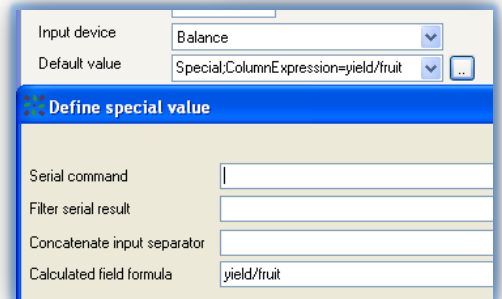

11CGH1028

Function	File
Overview	Record
Record info	Field info

Field Number: 11CGH1028

Yield: 2.41

#Fruit: 5

Fruit Weight: 0.482

Dead\_plant:

#plant: 14

Photo: 11CGH1028-IMG\_0323.jpg, 11CGH1028-IMG\_0324.jpg, 11CGH1028-IMG\_0321.jpg

11CGH1028

Exchange

Exchange Close

Server: artner.nl/OutSiteFieldService.aspx

Username: aip  Save login

Password: \*\*\*

- (all) Downloadable Forms
  - Kas42
  - Kas42-Yield
- (all) Uploadable Forms
  - Kas-42-Foto - Changed
- (all) Fotos/Files available for Upload
- (4) Kas-42-Foto

## OutSite Office

- **Photo functionality**  
Possibility to manage photos taken within OutSite Field or Desktop
- **Windows 7 compatibility**  
Improvements for install without admin rights
- **Improvements on error handling**
- **Export form to File**  
This enables the user to use OutSite Desktop combined with Office
- **Field size increased**  
Form name and fields in a form can have more characters
- **Advanced serial port possibilities**  
User can interact with serial device using a various range of commands and filtering on the result
- **Concatenate input for scanners**  
Possibility to scan multiple barcodes and group them in 1 field
- **Define calculated field**  
User can enter a formula to do real-time calculation during observations