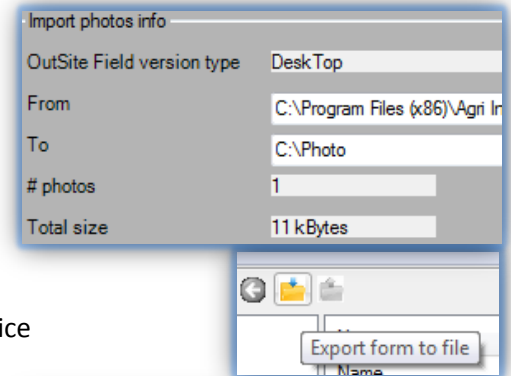

## OutSite Office

- **Photo functionality**  
Possibility to manage photos taken within OutSite Field or Desktop
- **Windows 7 compatibility**  
Improvements for install without admin rights
- **Improvements on error handling**
- **Export form to File**  
This enables the user to use OutSite Desktop combined with Office
- **Field size increased**  
Form name and fields in a form can have more characters
- **Advanced serial port possibilities**  
User can interact with serial device using a various range of commands and filtering on the result
- **Concatenate input for scanners**  
Possibility to scan multiple barcodes and group them in 1 field
- **Define calculated field**  
User can enter a formula to do real-time calculation during observations